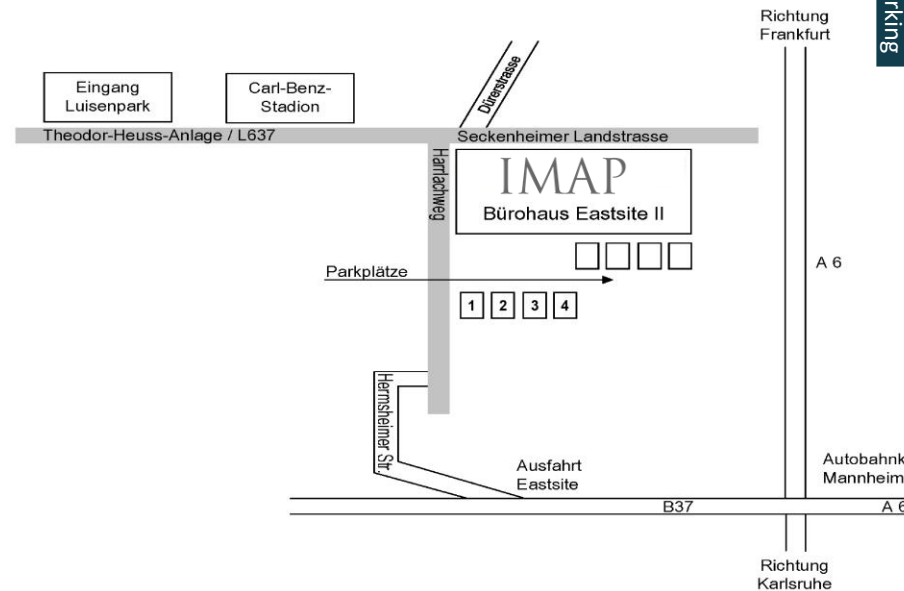

Directions Mannheim

Address

IMAP M&A Consultants AG
Eastsite II
Harrlachweg 1
68163 Mannheim
Tel. (0621) 3286 0
Website: www.imap.de

Entrance parking

Directions

By car - from the Mannheim highway junction (Autobahnkreuz)

- Take the B37 towards Downtown Mannheim (Mannheim Zentrum)
- Take the Eastsite/Neuostheim exit. You will now be on Hermsheimer Street (Straße)
- At the end of Hermsheimer Straße, turn left into Harrlachweg. Our building is on the right
- Before reaching the building, turn right into the parking lot. You can park in spots 1 – 4
- Please use the entrance on Harrlachweg. Our offices are on the 4th (top) floor

By car – from Downtown Mannheim (Central Station)

- From Central Station, take the B38/Kaiserring straight to the water tower (Wasserturm), keep right
- At the water tower/Friedrichsplatz, turn right at the light (next to Maritim Hotel), keep right
- Turn right at the next light into Augusta-Anlage, keep left
- At the large intersection just before the planetarium, turn left into Schubertstraße/L637
- Stay on this road, which will change into Theodor-Heuss-Anlage (you will see Luisenpark and Carl-Benz-Stadion on the left)
- At the light, turn right into Harrlachweg. Our building is on the left
- After driving past the building, turn left into the parking lot. You can park in spots 1, 2, 3 and 4
- Please use the entrance on Harrlachweg. Our offices are on the 4th (top) floor