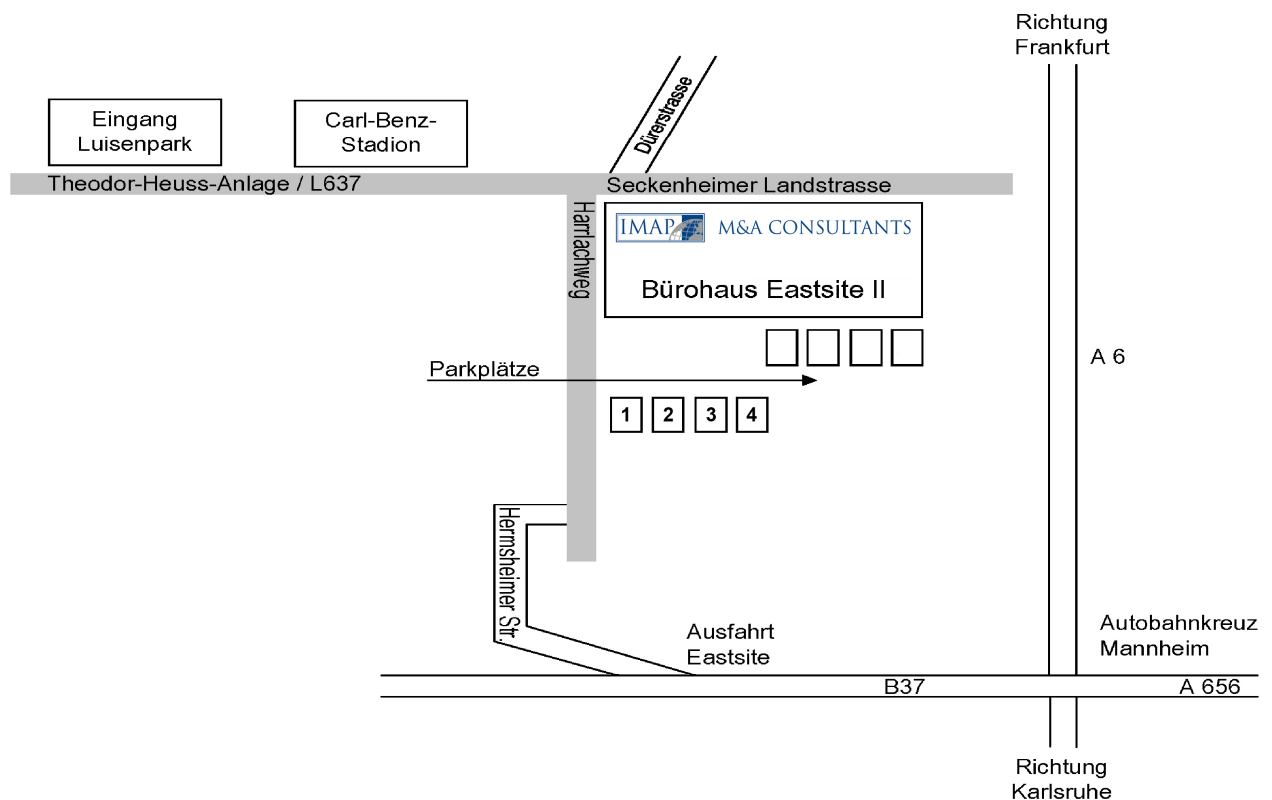

Directions from the Mannheim highway junction (Autobahnkreuz):

- Take the B37 towards Downtown Mannheim (Mannheim Zentrum)
- Take the Eastsite/Neuostheim exit. You will now be on Hermsheimer Street (Straße)
- At the end of Hermsheimer Straße, turn left into Harrlachweg. Our building is on the right
- Before reaching the building, turn right into the parking lot. You can park in spots 1, 2, 3 and 4
- Please use the entrance on Harrlachweg. Our offices are on the 4th (top) floor

Directions from Downtown Mannheim (Central Station):

- From Central Station, take the B38/Kaiserring straight to the water tower (Wasserturm), keep right
- At the water tower/Friedrichsplatz, turn right at the light (next to Maritim Hotel), keep right
- Turn right at the next light into Augusta-Anlage, keep left
- At the large intersection just before the planetarium, turn left into Schubertstraße/L637
- Stay on this road, which will change into Theodor-Heuss-Anlage (you will see Luisenpark and Carl-Benz-Stadion on the left)
- At the light, turn right into Harrlachweg. Our building is on the left
- After driving past the building, turn left into the parking lot. You can park in spots 1, 2, 3 and 4
- Please use the entrance on Harrlachweg. Our offices are on the 4th (top) floor